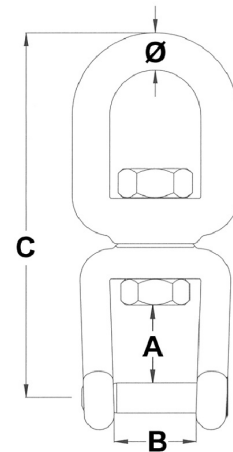

Proboat Standard Stainless Steel Fork-Eye Allen Pin Swivel

Stainless steel fork - eye swivel with Allen pin.

Stainless steel AISI 316.

| Part | Dia mm | A mm | B mm | C mm | Break Load Kg. |
|-----------|--------|------|------|------|----------------|
| ED-100805 | 5 | 10 | 10 | 50 | 540 |
| ED-100806 | 6 | 11 | 12 | 60 | 1080 |
| ED-100808 | 8 | 16 | 16 | 80 | 1700 |