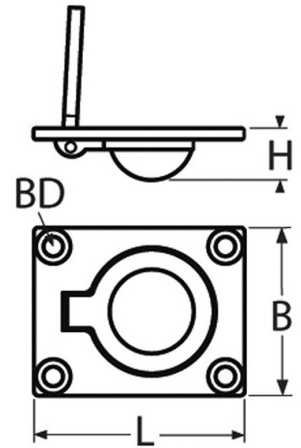

Proboat Stainless Steel Square Hatch Lift

Stainless Steel Square Hatch Lift

Stainless Steel AISI 316

Part	L mm	B mm	H mm	BD mm
ED-401510	47	38	10	4.3