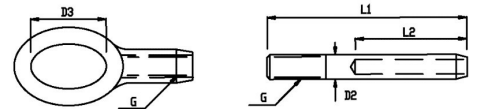

Blue Wave Swage Removable Eye

Swage wire terminal with threaded eye.

Stainless steel AISI 316.

Part	Wire Ø mm	L1 mm	L2 mm	G UNF	D2 mm	D3 mm
BW-650003	3	60	38	5/16	6.35	26
BW-650004	4	68	45	5/16	7.50	26
BW-650005	5	76	51	5/16	9.0	26